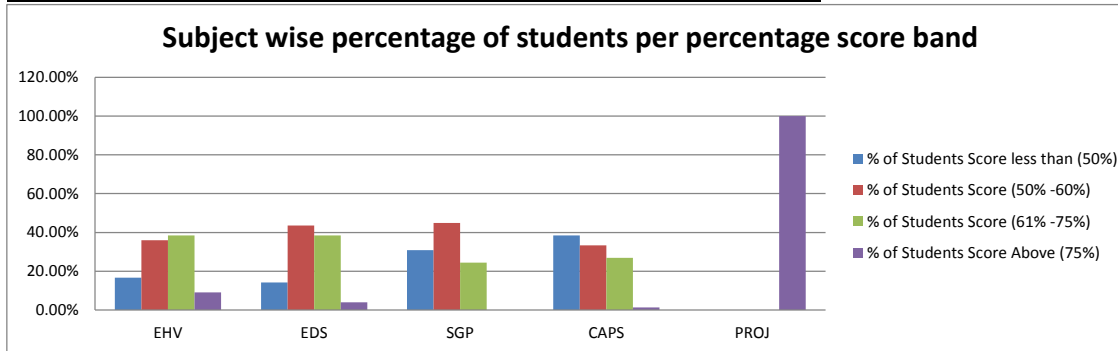

EHV	EDS	SGP	CAPS	PROJ
% of Students Score less than (50%)	16.67%	14.10%	30.77%	38.46%	0.00%
% of Students Score (50% -60%)	35.90%	43.59%	44.87%	33.33%	0.00%
% of Students Score (61% -75%)	38.46%	38.46%	24.36%	26.92%	0.00%
% of Students Score Above (75%)	8.97%	3.85%	0.00%	1.28%	100.00%

Criteria	EHV	EDS	SGP	CAPS	PROJ
No of student failed by 1 Mark	0	0	1	0	0
No of student failed by 2 Mark	0	0	1	1	0
No of student failed by 3 Mark	2	0	3	3	0
No of student failed by 4 Mark	0	0	0	4	0
No of student failed by 5 Mark	0	2	1	0	0

S.No.	Name of the Teachers	Name of the Subject	%RESULT
1	Prof. Avinash Welankiwar	EHV	88.5%
2	Prof. R.M. Bhombe	EDS	88.5%
3	All Faculty	PROJ	80.8%
4	Prof. Diksha Khare	SGP	66.7%
5	Prof. Praful Kumbhare	CAPS	100.0%

Class Teacher

I/C Result Analysis

HOD