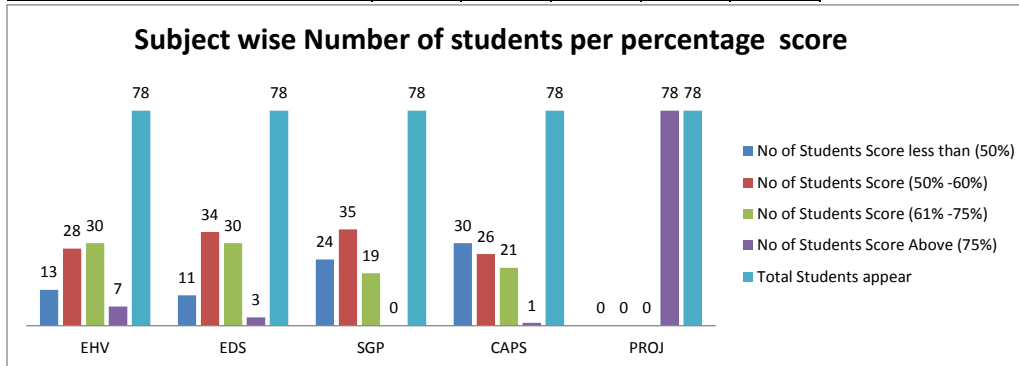

71	Sumit G. Shelke	56	71	63	65	148	PASS	0	67.17%
72	Sumit S. Bedarkar	69	75	74	57	147	PASS	0	70.33%
73	Suraj P. Chikate	19	19	19	19	144	FAIL	4	36.67%
74	Swapnil R. Channe	55	63	56	36	144	PASS	1	59.00%
75	Swapnil S. Kumeriya	48	59	44	33	144	PASS	2	54.67%
76	Vaibhav N. Tibole	73	57	57	56	144	PASS	0	64.50%
77	Yogesh D. Thavali	74	59	39	36	144	FAIL	2	58.67%
78	Yogesh S. Nagdeve	53	56	62	55	143	PASS	0	61.50%
	No. of students due appeared	78	78	78	78	78	78		
	No. od students Passed	69	69	63	52	78	65		
	No. od students Failed	9	9	15	26	0	13		
	Result %	88.5%	88.5%	80.8%	66.7%	100.0%	83.3%		

1st	Pallavi R. Shete	91	85	68	69	146	PASS	76.50%
2nd	Anita H. Waghmare	76	78	60	70	146	PASS	71.67%
3rd	Sameer A. Mahakulkar	77	85	70	51	146	PASS	71.50%

	EHV	EDS	SGP	CAPS	PROJ
No of Students Score less than (50%)	13	11	24	30	0
No of Students Score (50% -60%)	28	34	35	26	0
No of Students Score (61% -75%)	30	30	19	21	0
No of Students Score Above (75%)	7	3	0	1	78
Total Students appear	78	78	78	78	78