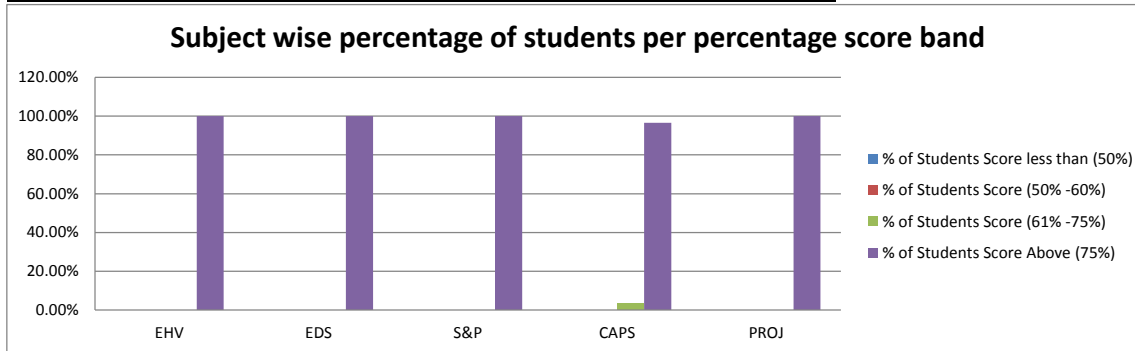

EHV	EDS	S&P	CAPS	PROJ
% of Students Score less than (50%)	0.00%	0.00%	0.00%	0.00%	0.00%
% of Students Score (50% -60%)	0.00%	0.00%	0.00%	0.00%	0.00%
% of Students Score (61% -75%)	0.00%	0.00%	0.00%	3.33%	0.00%
% of Students Score Above (75%)	100.00%	100.00%	100.00%	96.67%	100.00%

Criteria	EHV	EDS	S&P	CAPS	PROJ
No of student failed by 1 Mark	0	0	0	0	0
No of student failed by 2 Mark	0	0	0	0	0
No of student failed by 3 Mark	0	0	0	0	0
No of student failed by 4 Mark	0	0	0	0	0
No of student failed by 5 Mark	0	0	0	0	0

S.No.	Name of the Teachers	Name of the Subject	%RESULT
1	Prof. Ankush Kosare	EHV	100.0%
2	Prof. R. M. Bhombe	EDS	100.0%
3	All Faculty	PROJ	100.0%
4	Prof. Diksha Khare	S&P	100.0%
5	Prof. Yogesh Likhari	CAPS	100.0%

Class Teacher

I/C Result Analysis

HOD