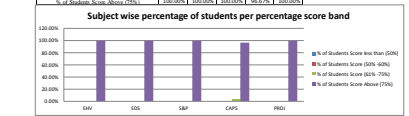

Result Analysis

Sr. No.	Name of the Teachers	Name of the Subjects	%Result P
1	Dr. Anil K. Kulkarni	ENV	100.00%
2	Dr. B. M. Bhambhani	EDS	100.00%
3	Dr. S. Kulkarni	S&P	100.00%
4	Dr. D. D. Kulkarni	CAPS	100.00%
5	Dr. P. P. Kulkarni	PROJ	100.00%