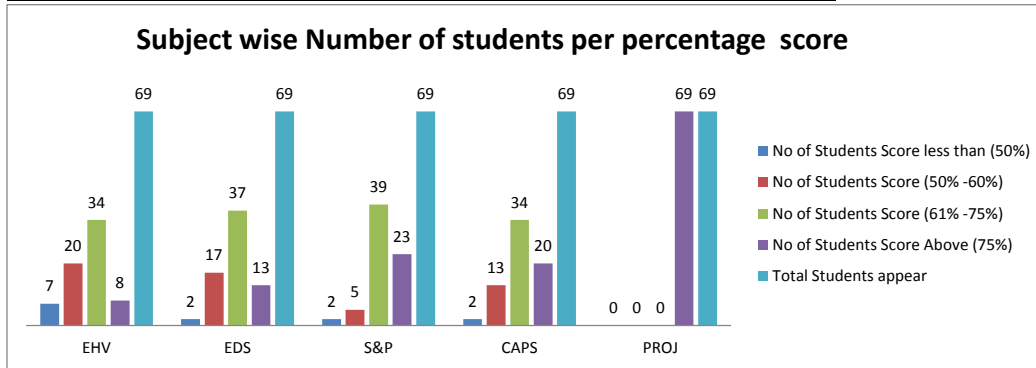

No of Students Score Above (75%)	8	13	23	20	69
Total Students appear	69	69	69	69	69