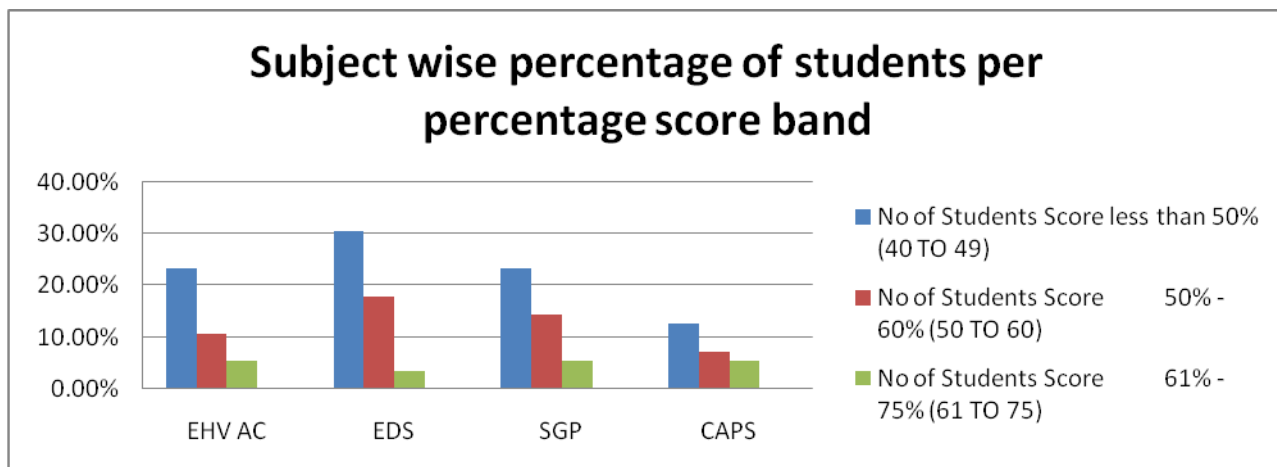

No of Students Score less than 50% (40 TO 49)	23.21%	30.36%	23.21%	12.50%
No of Students Score 50% -60% (50 TO 60)	10.71%	17.86%	14.29%	7.14%
No of Students Score 61% -75% (61 TO 75)	5.36%	3.57%	5.36%	5.36%
No of Students Score Above 75% (Above 75)	0.00%	0.00%	0.00%	0.00%

Criteria	EHV AC	EDS	SGP	CAPS
No of student failed by 1 Mark	2	1	4	0
No of student failed by 2 Mark	2	1	4	1
No of student failed by 3 Mark	1	0	1	0
No of student failed by 4 Mark	3	1	2	1
No of student failed by 5 Mark	1	2	0	0

S.No	Name of the Subject	Name of the Teachers
1	EHV AC	Prof. Saniya Khan
2	EDS	Prof. Rajendra Bhombe
3	SGP	Prof. Diksha Khare
4	CAPS	Prof. Swati Gajbhiye

HOD (EE)