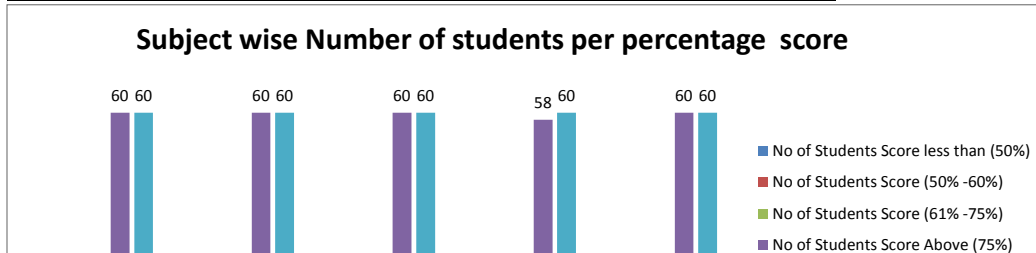

46	POOJA SHANKARRAO KUMBHARE	98	100	100	98	143	PASS	0	98.00%
47	RAKESH ARUN BANGAR	98	98	98	88	143	PASS	0	95.45%
48	RATAN GOURIRAM DAS	98	98	98	90	143	PASS	0	95.82%
49	SADAF SAMRIN MUNIRUDDHIN SIDDIQUI	90	100	94	100	147	PASS	0	96.55%
50	SANKET SANJAYRAO SURJUSE	94	100	100	88	144	PASS	0	95.64%
51	SHRUSHTI RAJENDRA MESHARAM	98	100	100	98	145	PASS	0	98.36%
52	SHUBHAM ANIL MURKUTE	88	90	96	76	143	PASS	0	89.64%
53	SHUBHANGI MANOJ DHAGE	98	96	84	92	144	PASS	0	93.45%
54	SITESHWAR TULSIDAS ACHUTRA	86	94	100	96	148	PASS	0	95.27%
55	SUMIT BALU GAWANDE	100	100	100	100	147	PASS	0	99.45%
56	SHUSANT SHAMRAO GONDULE	98	94	88	98	143	PASS	0	94.73%
57	TUSHAR GHANSHYAM BIROLE	94	98	96	88	142	PASS	0	94.18%
58	VIJAY BABURAO DEOSARKAR	98	98	96	82	141	PASS	0	93.64%
59	VINIT DHANPAL LADSE	98	98	96	98	144	PASS	0	97.09%
60	YAMINI ASHOK PADOLE	94	100	100	90	147	PASS	0	96.55%
60									
	No. of students due appeared	60	60	60	60	60	60		
	No. od students Passed	60	60	60	60	60	60		
	No. od students Failed	0	0	0	0	0	0		
	Result %	100.0%	100.0%	100.0%	100.0%	100.0%	100.0%		

1st	ANIL GANRAJ MOHITE	100	100	100	100	148	PASS	99.64%
2nd	BHAVIK DILIP RAO BHENDE	100	100	100	100	147	PASS	99.54%
3rd	SUMIT BALU GAWANDE	100	100	100	100	147	PASS	99.45%

	EHV	EDS	S&P	CAPS	PROJ
No of Students Score less than (50%)	0	0	0	0	0
No of Students Score (50% -60%)	0	0	0	0	0
No of Students Score (61% -75%)	0	0	0	2	0
No of Students Score Above (75%)	60	60	60	58	60
Total Students appear	60	60	60	60	60