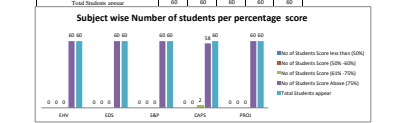

Result Analysis

Sr. No.	Name of the Teachers	Name of the Subjects	%Result P
1	Dr. Anil K. Kulkarni	ENV	100.00%
2	Dr. B. M. Bhambhani	EDS	100.00%
3	Dr. S. Kulkarni	S&P	100.00%
4	Dr. D. D. Kulkarni	CAPS	100.00%
5	Dr. P. P. Kulkarni	PROJ	100.00%