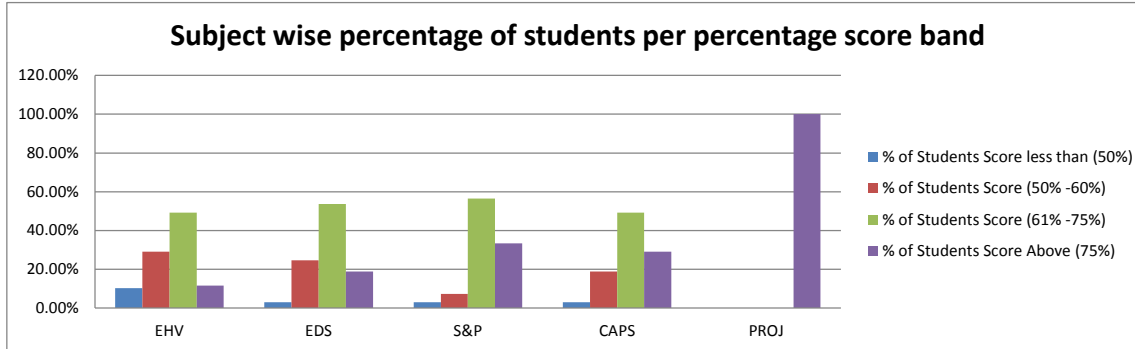

EHV	EDS	S&P	CAPS	PROJ
% of Students Score less than (50%)	10.14%	2.90%	2.90%	2.90%	0.00%
% of Students Score (50% -60%)	28.99%	24.64%	7.25%	18.84%	0.00%
% of Students Score (61% -75%)	49.28%	53.62%	56.52%	49.28%	0.00%
% of Students Score Above (75%)	11.59%	18.84%	33.33%	28.99%	100.00%

Criteria	EHV	EDS	S&P	CAPS	PROJ
No of student failed by 1 Mark	0	0	0	0	0
No of student failed by 2 Mark	0	0	0	0	0
No of student failed by 3 Mark	0	0	0	0	0
No of student failed by 4 Mark	0	0	0	0	0
No of student failed by 5 Mark	0	0	0	0	0

S.No.	Name of the Teachers	Name of the Subject	%RESULT
1	Prof. Akshay Pilewan	EHV	100.0%
2	Prof. R. M. Bhombe	EDS	100.0%
3	All Faculty	PROJ	98.6%
4	Prof. Swati Gajbhiye	S&P	100.0%
5	Prof. Harshal Ghatole	CAPS	100.0%

Class Teacher

I/C Result Analysis

HOD